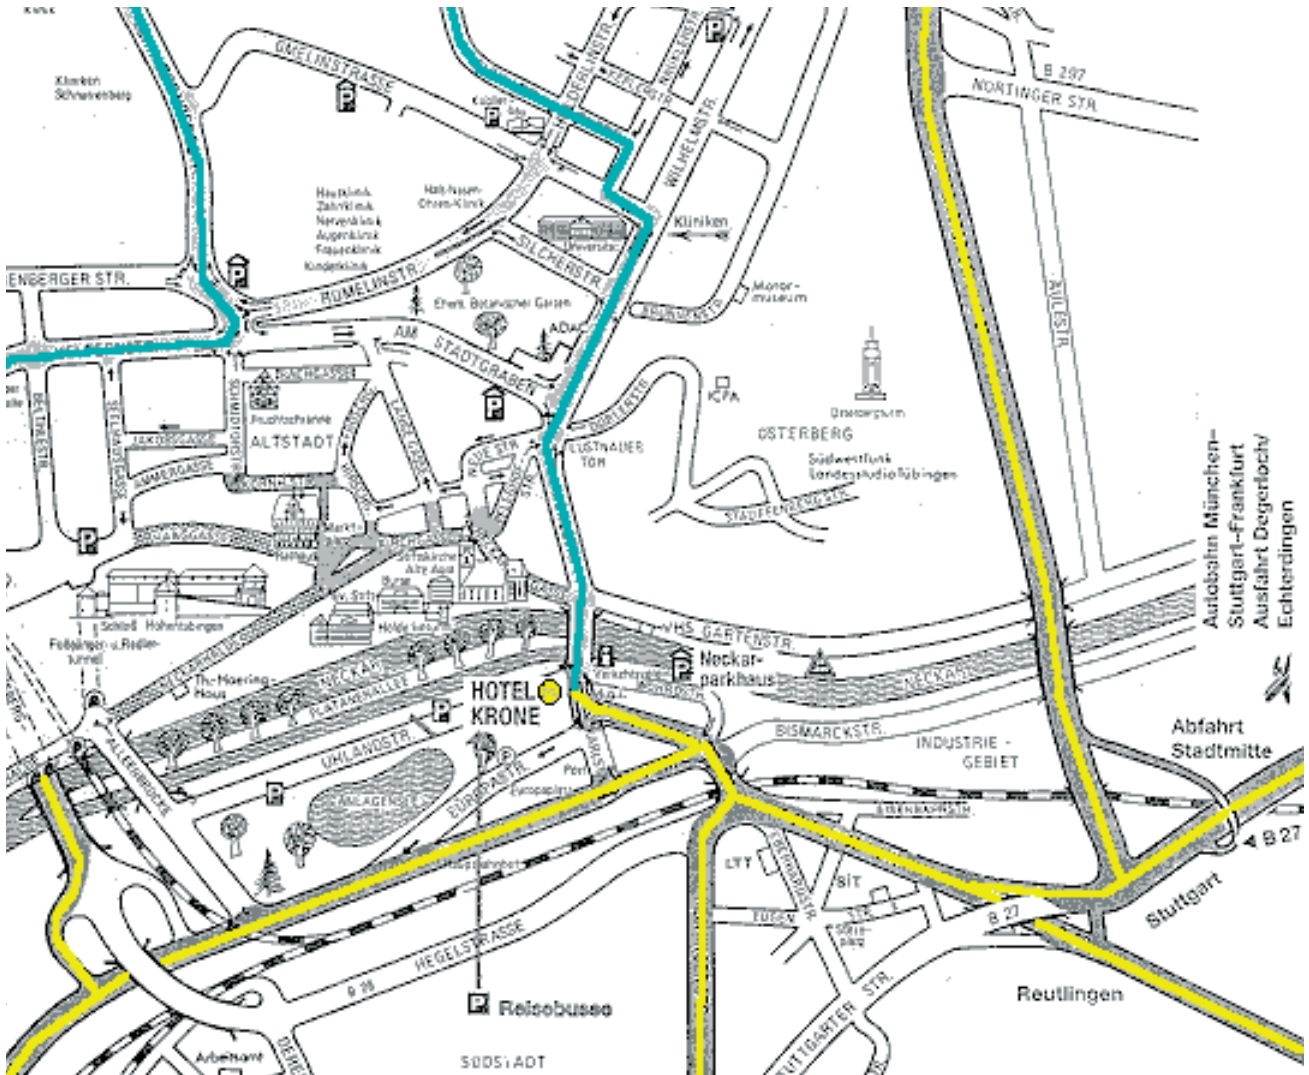

City map Tübingen

Hotel Krone Tübingen

Umlandstrasse 1 72070 (Zip code) Tübingen Germany
Tel.: +49 7071 1331-0 Fax.: +49 7071 1331/32
E-Mail: info@krone-tuebingen.de Internet: www.krone-tuebingen.de